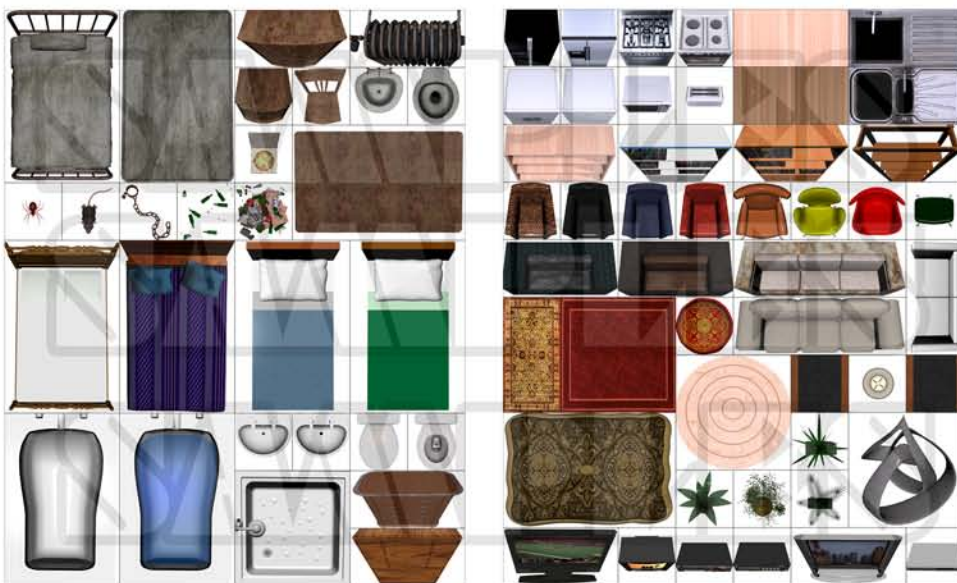

# MODERN COMBAT TILES & TOKENS MEGASET 1

GM's / Players! Need an abandoned warehouse? Parking garage? Corporate office building???  
How about a modern HQ for your heroes or an evil lair for your villains?!

Megaset 1 of Modern Combat Tiles & Tokens has EVERYTHING you need for Modern combat and adventure!

**TEN unique full color tilesets** - designed for maximum versatility in gaming. Print them out and use them as full sheets or cut them out into any shape or size that you need! Each and every tile set is grided with a standard 1"x1" grid that not only works with ALL the tokens in our sets, but is also 100% compatible with most other third party tokens and miniatures. Tiles can be used for roleplaying, miniature wargaming or anything else you can think of!

\*PLUS - Megaset 1 features +2 new bonus tilesets for a total of TWELVE (12) Combat Tilesets!

Each of our tiles is designed to be high quality yet still generic in nature so it fits a wide variety of genres.  
You can use our tiles for Modern, Apocalypse, Future, Super Heroes... even Fantasy settings!

**OVER 125+ Furnishings**  
Lots of accurately rendered illustrations of many different kinds of furniture to populate your maps with. Beds, Dressers, Tables, Chairs, Appliances, Electronics, and more. Even toilets and tubs are included.