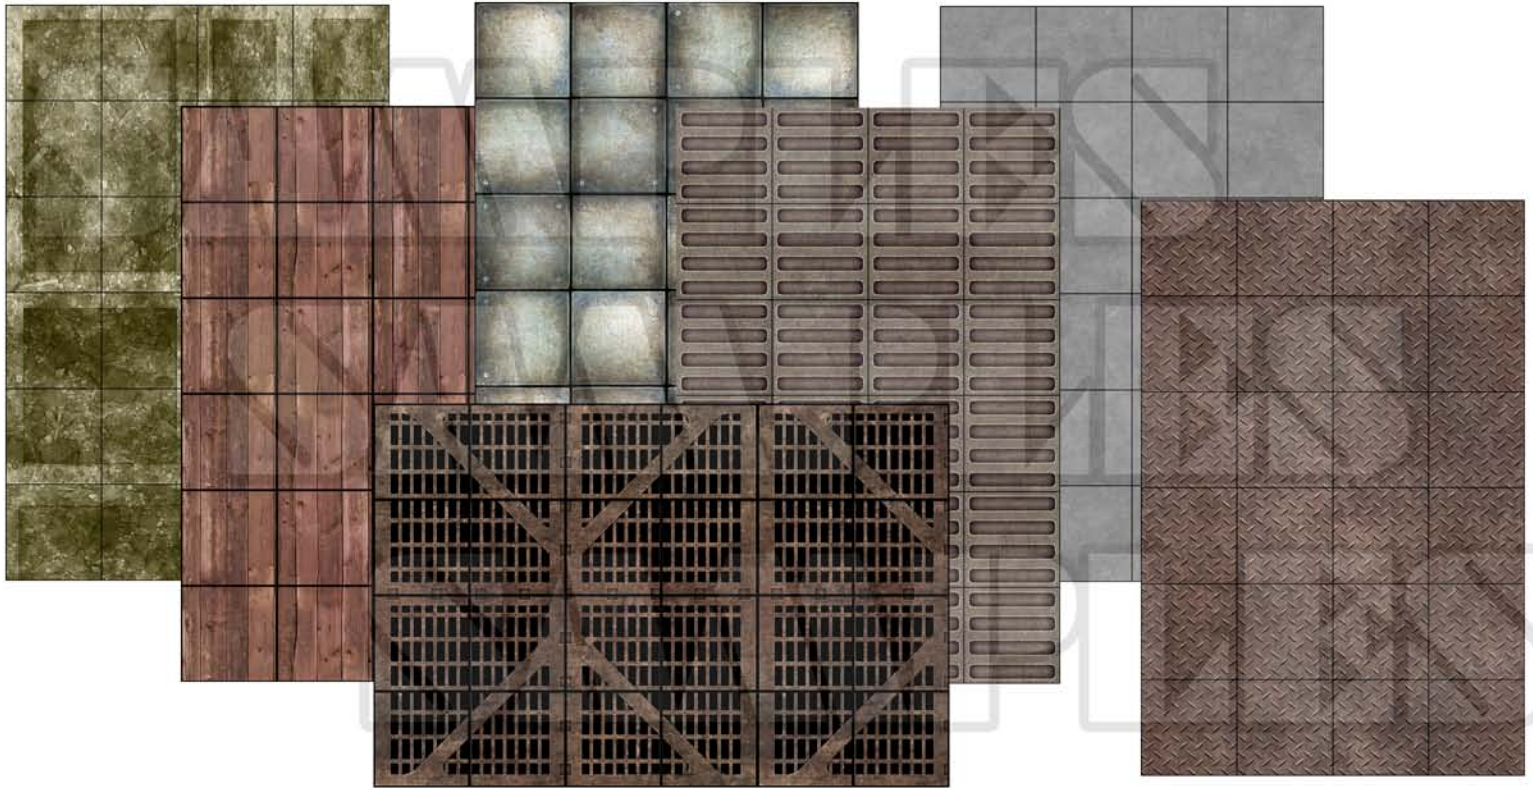

Megaset 1 of Modern Combat Tiles & Tokens has EVERYTHING you need for Modern combat and adventure!

**TEN unique full color tilesets** - designed for maximum versatility in gaming. Print them out and use them as full sheets or cut them out into any shape or size that you need! Each and every tile set is grided with a standard 1"x1" grid that not only works with ALL the tokens in our sets, but is also 100% compatible with most other third party tokens and miniatures. Tiles can be used for roleplaying, miniature wargaming or anything else you can think of!

\*PLUS - Megaset 1 features +2 new bonus tilesets for a total of TWELVE (12) Combat Tilesets!

Each of our tiles is designed to be high quality yet still generic in nature so it fits a wide variety of genres.  
You can use our tiles for Modern, Apocalypse, Future, Super Heroes... even Fantasy settings!

**VEHICLES** - in all sizes and types.  
Hummers, Blackhawks, S.W.A.T. vans,  
police cars, and more!